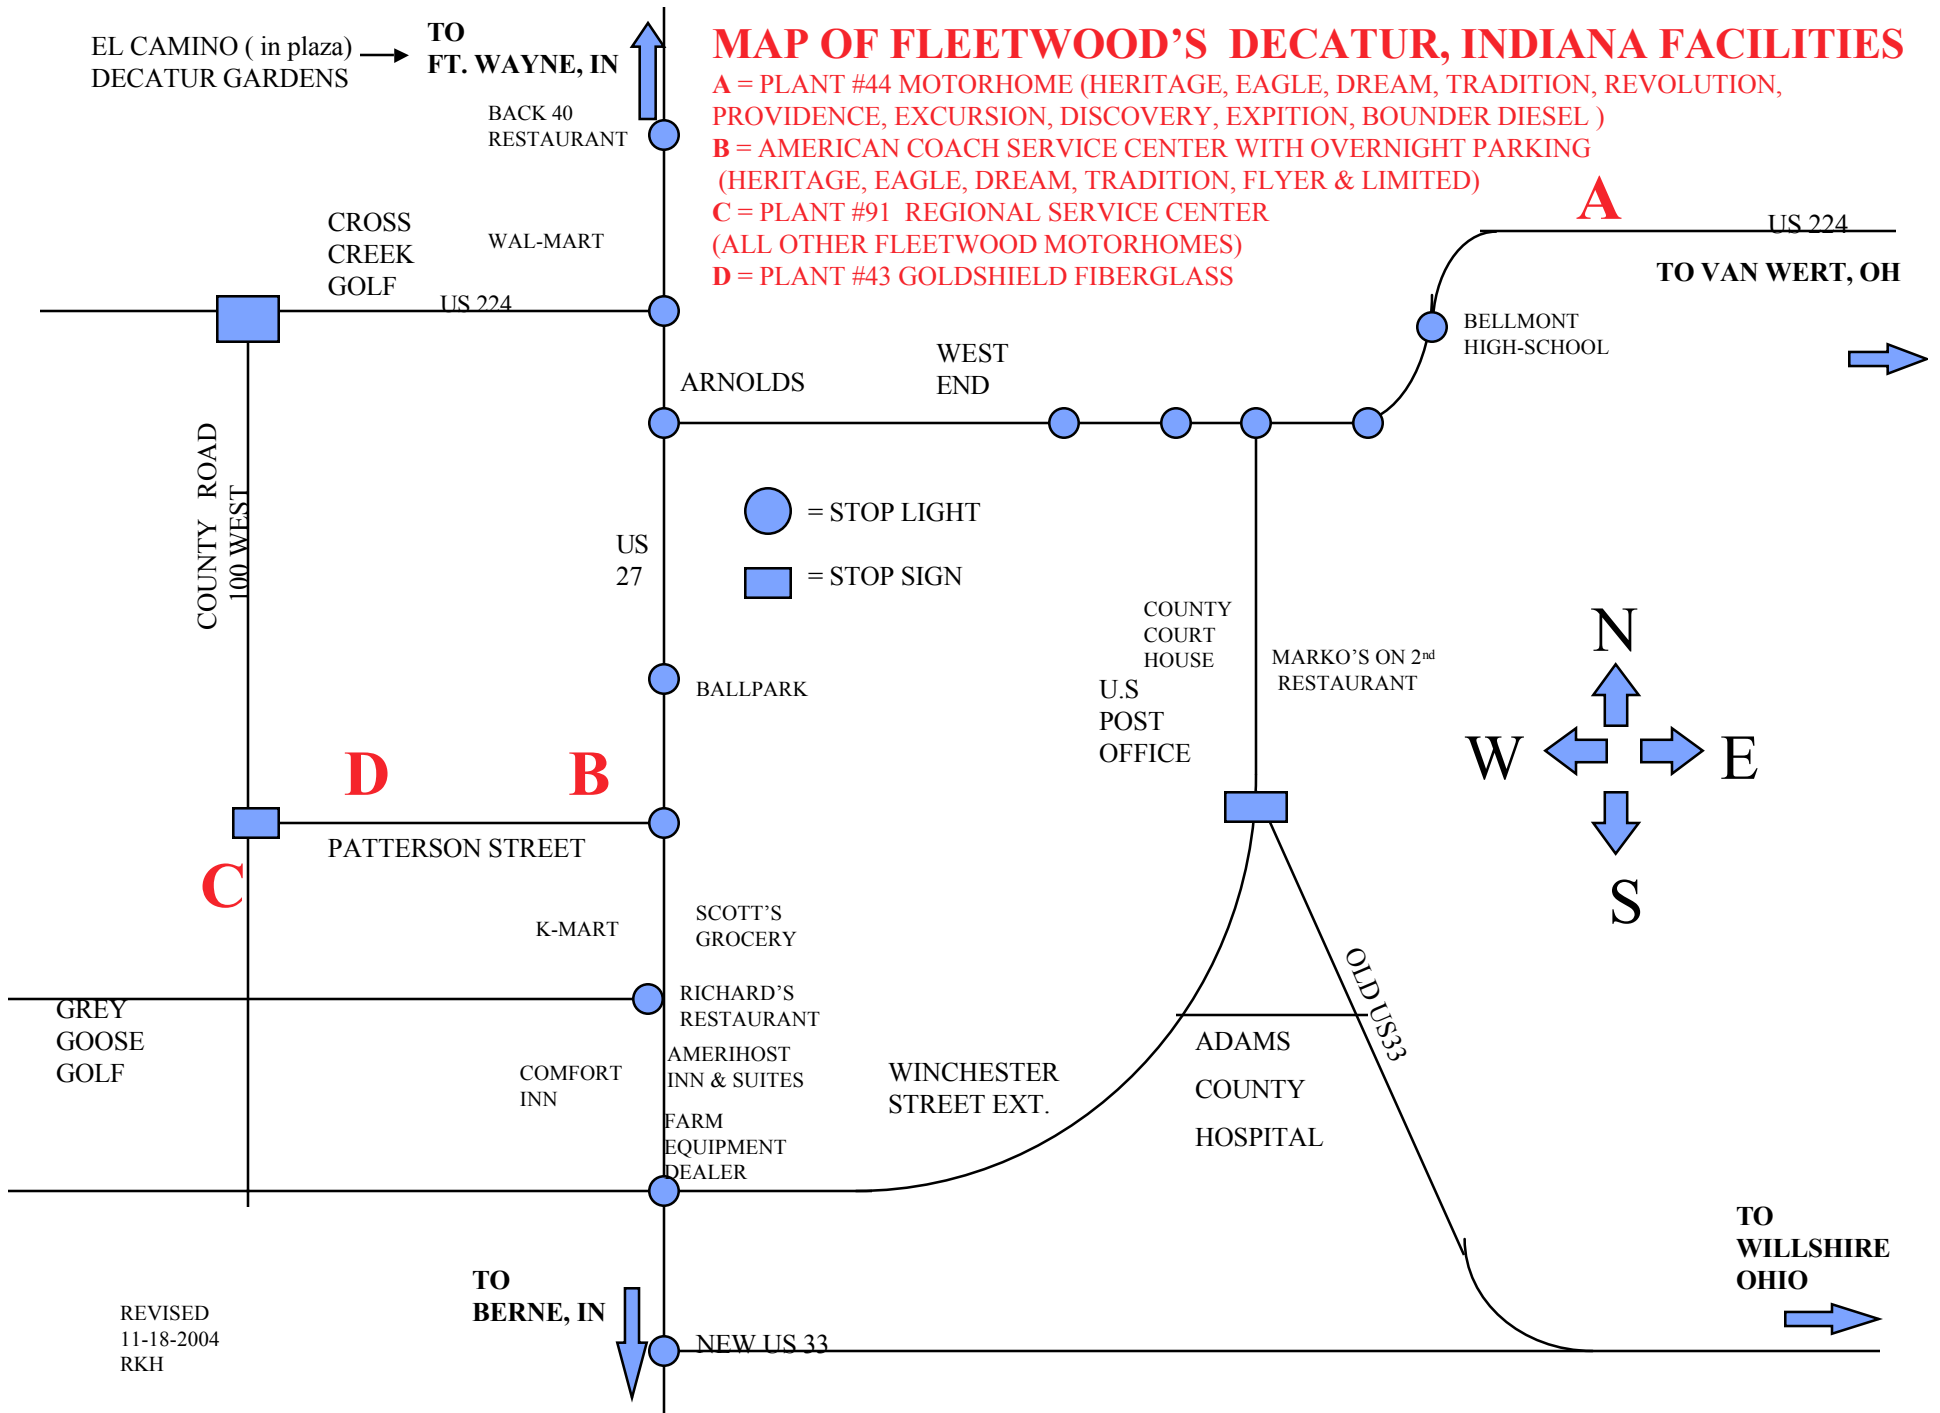

MAP OF FLEETWOOD'S DECATUR, INDIANA FACILITIES

A = PLANT #44 MOTORHOME (HERITAGE, EAGLE, DREAM, TRADITION, REVOLUTION, PROVIDENCE, EXCURSION, DISCOVERY, EXPITION, BOUNDER DIESEL)

B = AMERICAN COACH SERVICE CENTER WITH OVERNIGHT PARKING (HERITAGE, EAGLE, DREAM, TRADITION, FLYER & LIMITED)

C = PLANT #91 REGIONAL SERVICE CENTER (ALL OTHER FLEETWOOD MOTORHOMES)

D = PLANT #43 GOLDSHIELD FIBERGLASS

REVISED
11-18-2004
RKH